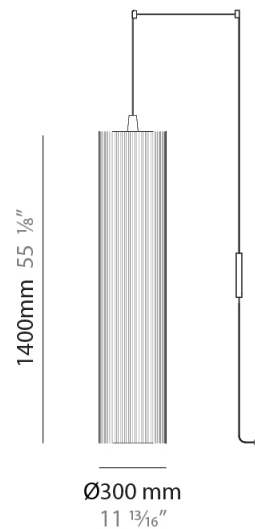

PROJECT
TYPE
SPECIFIER
QUANTITY
DATE

SWING SUSPENSION

D51004- -

base number   Finish Options   Finish Options

1. To build a product code in our configurator select the specify button on the base model # product page
2. To build a manual product code on this datasheet choose from the options listed below in blue font and add the suffix to the base model #

GENERAL

Series: Swing

Partner: Fambuena

Division: Design

Installation: Suspension

Product Type: Pendant

Mounting Location: Ceiling

Light Distribution: Direct

PHYSICAL

Shape: Cylinder

Diameter (mm): 300

Diameter (in): 11 ¹³/₁₆

Height (mm): 1400

Height (in): 55 ¹/₈

Diffuser: Cotton Strand Shade

Fixture Finish: WHI / BLK / RED / GRN / CRE / RUS / VIO / LIL

Holder Finish: Chrome

Fixture Material: Cotton / Metal

Primary Material: Fabric

Cable Details: Max. Cable Length 8500mm / 335"

ELECTRICAL

Number of Lamps: 1

Lamp Type: LED Retrofit

Bulb Included: Bulb Not Included

Max. Wattage Per Lamp (W): 7

Lamp Base: E26

Input Voltage (V): 120

Upon Request: 277Vac / GU24

LED

OPTICAL

RATINGS AND CERTIFICATIONS

Certified By: Certified for North American Standards

IP rating: IP20