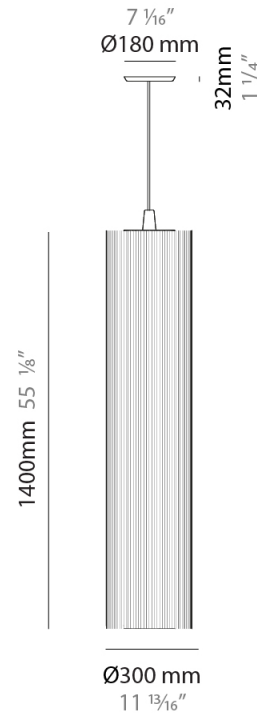

PROJECT
TYPE
SPECIFIER
QUANTITY
DATE

SWING SUSPENSION

D51008- _____ - _____
base number   Finish   Finish
                         Options   Options

1. To build a product code in our configurator select the specify button on the base model # product page
2. To build a manual product code on this datasheet choose from the options listed below in blue font and add the suffix to the base model #

GENERAL

Series: Swing
Partner: Fambuena
Division: Design
Installation: Suspension
Product Type: Pendant
Mounting Location: Ceiling
Light Distribution: Direct

PHYSICAL

Shape: Cylinder
Diameter (mm): 300
Diameter (in): 11 ¹³/₁₆
Height (mm): 1400
Height (in): 55 ¹/₈
Diffuser: Cotton Strand Shade
Fixture Finish: WHI / BLK / RED / GRN / CRE / RUS / VIO / LIL
Holder Finish: CHR/WHI
Fixture Material: Cotton / Metal
Primary Material: Fabric
Cable Details: Cable Length 2000mm / 79"

ELECTRICAL

Number of Lamps: 1
Lamp Type: LED Retrofit
Bulb Included: Bulb Not Included
Max. Wattage Per Lamp (W): 7
Lamp Base: E26
Input Voltage (V): 120
Upon Request: 277Vac / GU24

LED

OPTICAL

RATINGS AND CERTIFICATIONS

Certified By: Certified for North American Standards
IP rating: IP20